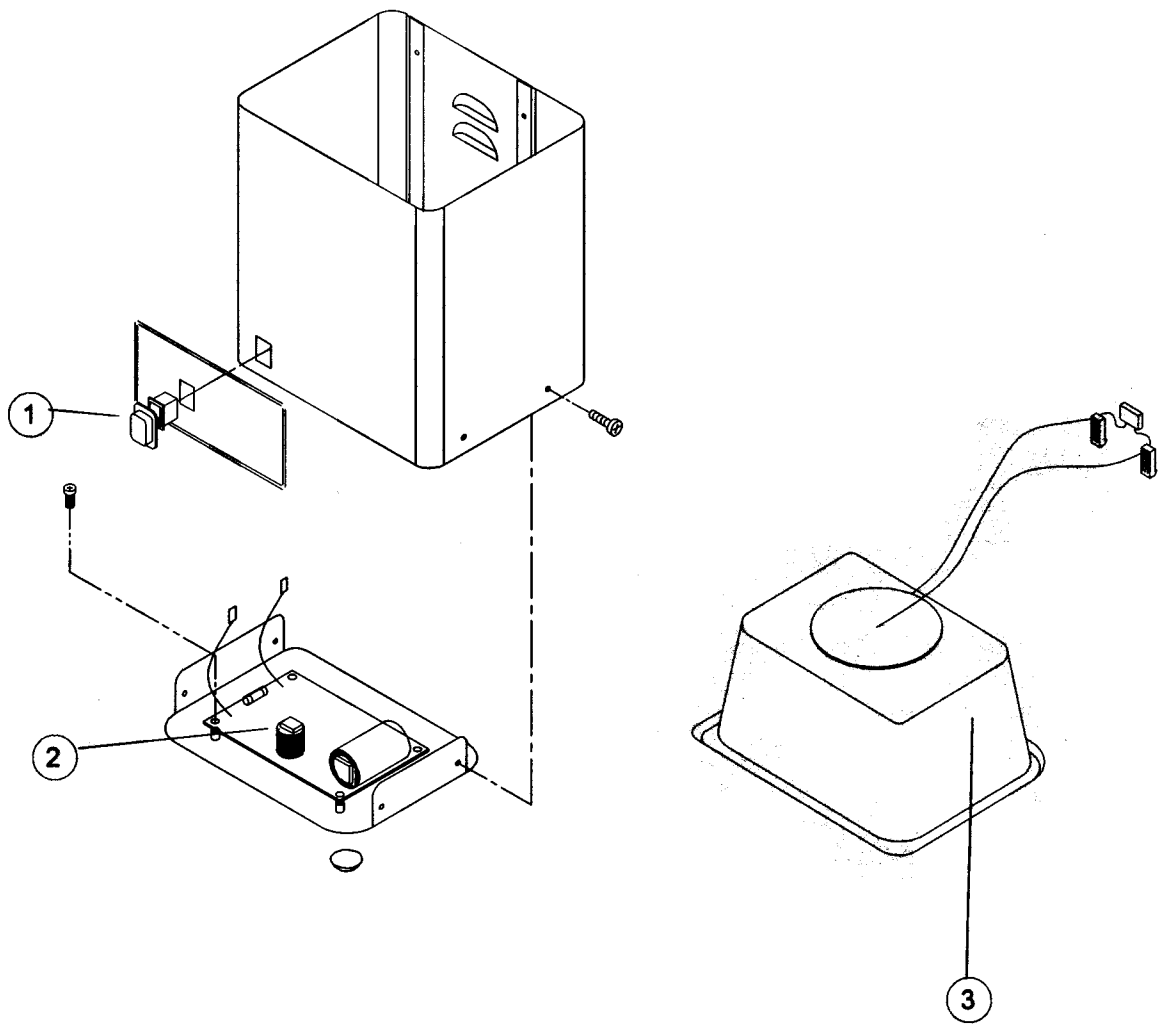

Item No.	Description	Model 136			Model 208			
		100	120	220/240	100	120	230	
1	Heater Switch	9306039	9306039	9306039	9306039	9306039	9306039	
2	PCB Control	R9493775	R9493775	R9493775	R9493281	R9493281	R9493281	
2	PCB Control (220V)							
3	Tank Assy	9493774	9493774	9493774	9493774	9493774	9493774	
3	Tank Assy (As of 1/1/97)							
4	Timer	9306036	9306036	9306036	9306036	9306036	9306036	
5	Timer Knob	9355024	9355024	9355024	9355024	9355024	9355024	
6	Drain Kit	9493294	9493294	9493294	9493294	9493294	9493294	
7	Thermal Cut Off	9306035	9306035	9306035	9306035	9306035	9306035	
8	EMI Filter	9320074	9320074	9320074	9320074	9320074	9320074	
9	Transformer			9492798			9492798	
10	Heater Assy	9357096	9357096	9493936	9357096	9357096	9493936	W/O Heater Swtich
10	Heater Assy (As of 1/1/97)						9493787	9357114